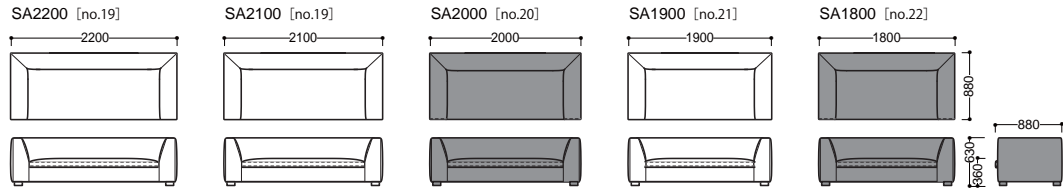

【ソファ】

ELMO88
< エルモ >

【片肘ソファ】

【アームレスソファ】

【カウチソファ】

【ツール】

【クッション】

奥行 880 mm