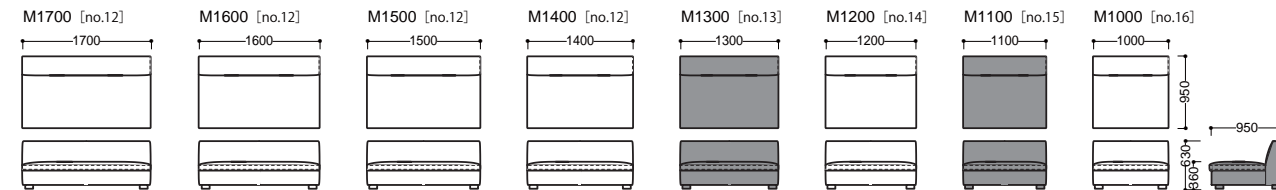

【アームレスソファ】