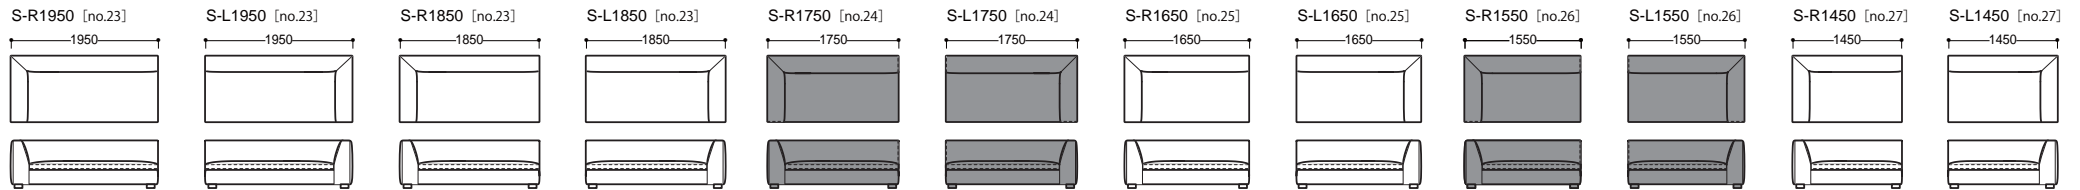

【ソファ】

ELMO88
< エルモ >

【片肘ソファ】

【アームレスソファ】

【カウチソファ】

【ツール】

【クッション】

奥行 880 mm