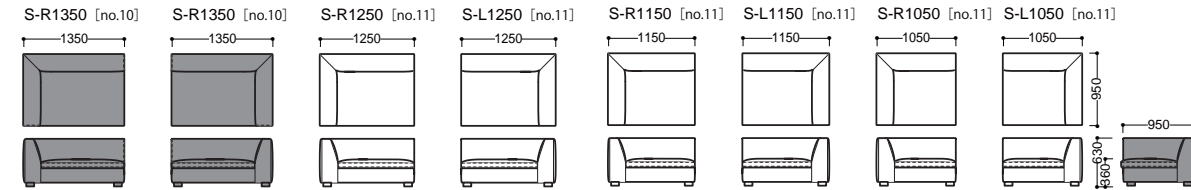

【ソファ】

ELMO95
< エルモ >

【片肘ソファ】

【アームレスソファ】

【カウチソファ】

【スツール】

【クッション】

奥行 950 mm