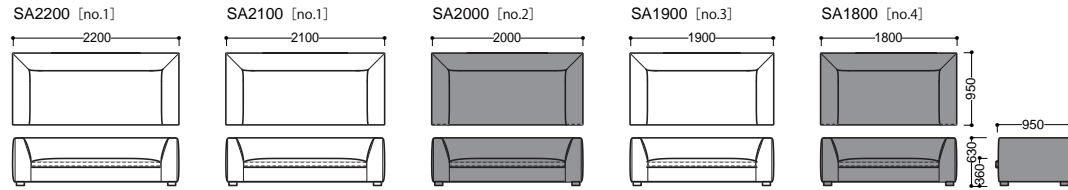

【ソファ】

ELMO95
< エルモ >