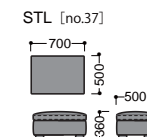

【クッション】

奥行 950 mm

ELMO95 pricelist

NO.	品番	body	cover	B		C		D		E		F		G		H		I		J		皮革 M25		皮革 M30		皮革 M35		
				税込み	本体価格	税込み	本体価格	税込み	本体価格	税込み	本体価格	税込み	本体価格	税込み	本体価格	税込み	本体価格	税込み	本体価格	税込み	本体価格	税込み	本体価格	税込み	本体価格	税込み	本体価格	税込み
1	片肘ソファ ELMO95 S-R/L 1950/1850	179,520	bodycover	56,760	51,600	59,400	54,000	66,000	60,000	75,240	68,400	84,480	76,800	93,720	85,200	101,640	92,400	110,880	100,800	120,120	109,200		-	-	-	-	-	-
		163,200	cushioncover	36,960	33,600	40,920	37,200	44,880	40,800	51,480	46,800	58,080	52,800	64,680	58,800	72,600	66,000	79,200	72,000	85,800	78,000		-	-	-	-	-	-
		上段・税込み	total	273,240	248,400	279,840	254,400	290,400	264,000	306,240	278,400	322,080	292,800	337,920	307,200	353,760	321,600	369,600	336,000	385,440	350,400	574,200	522,000	645,480	586,800	681,120	619,200	
2	片肘ソファ ELMO95 S-R/L 1750	149,600	bodycover	47,300	43,000	49,500	45,000	55,000	50,000	62,700	57,000	70,400	64,000	78,100	71,000	84,700	77,000	92,400	84,000	100,100	91,000		-	-	-	-	-	-
		136,000	cushioncover	30,800	28,000	34,100	31,000	37,400	34,000	42,900	39,000	48,400	44,000	53,900	49,000	60,500	55,000	66,000	60,000	71,500	65,000		-	-	-	-	-	-
		上段・税込み	total	227,700	207,000	233,200	212,000	242,000	220,000	255,200	232,000	268,400	244,000	281,600	256,000	294,800	268,000	308,000	280,000	321,200	292,000	478,500	435,000	537,900	489,000	567,600	516,000	
3	片肘ソファ ELMO95 S-R/L 1650	164,560	bodycover	52,030	47,300	54,450	49,500	60,500	55,000	68,970	62,700	77,440	70,400	85,910	78,100	93,170	84,700	101,640	92,400	110,110	100,100		-	-	-	-	-	-
		149,600	cushioncover	33,880	30,800	37,510	34,100	41,140	37,400	47,190	42,900	53,240	48,400	59,290	53,900	66,550	60,500	72,600	66,000	78,650	71,500		-	-	-	-	-	-
		上段・税込み	total	250,470	227,700	256,520	233,200	266,200	242,000	280,720	255,200	295,240	268,400	309,760	281,600	324,280	294,800	338,800	308,000	353,320	321,200	526,350	478,500	591,690	537,900	624,360	567,600	
4	片肘ソファ ELMO95 S-R/L 1550	136,400	bodycover	41,800	38,000	45,100	41,000	49,500	45,000	56,100	51,000	62,700	57,000	70,400	64,000	77,000	70,000	84,700	77,000	93,500	85,000		-	-	-	-	-	-
		124,000	cushioncover	29,700	27,000	30,800	28,000	34,100	31,000	39,600	36,000	45,100	41,000	49,500	45,000	55,000	50,000	60,500	55,000	64,900	59,000		-	-	-	-	-	-
		上段・税込み	total	207,900	189,000	212,300	193,000	220,000	200,000	232,100	211,000	244,200	222,000	256,300	233,000	268,400	244,000	281,600	256,000	294,800	268,000	433,400	394,000	462,000	420,000	512,600	466,000	
5	片肘ソファ ELMO95 S-R/L 1450	150,040	bodycover	45,980	41,800	49,610	45,100	54,450	49,500	61,710	56,100	68,970	62,700	77,440	70,400	84,700	77,000	93,170	84,700	102,850	93,500		-	-	-	-	-	-
		136,400	cushioncover	32,670	29,700	33,880	30,800	37,510	34,100	43,560	39,600	49,610	45,100	54,450	49,500	60,500	55,000	66,550	60,500	71,390	64,900		-	-	-	-	-	-
		上段・税込み	total	228,690	207,900	233,530	212,300	242,000	220,000	255,310	232,100	268,620	244,200	281,930	256,300	295,240	268,400	309,760	281,600	324,280	294,800	476,740	433,400	508,200	462,000	563,860	512,600	
6	片肘ソファ ELMO95 S-R/L 1350	122,100	bodycover	38,500	35,000	40,700	37,000	44,000	40,000	49,500	45,000	56,100	51,000	62,700	57,000	68,200	62,000	75,900	69,000	83,600	76,000		-	-	-	-	-	-
		111,000	cushioncover	25,300	23,000	27,500	25,000	30,800	28,000	35,200	32,000	39,600	36,000	44,000	40,000	49,500	45,000	53,900	49,000	58,300	53,000		-	-	-	-	-	-
		上段・税込み	total	185,900	169,000	190,300	173,000	196,900	179,000	206,800	188,000	217,800	198,000	228,800	208,000	239,800	218,000	251,900	229,000	264,000	240,000	391,600	356,000	442,200	402,000	465,300	423,000	
7	片肘ソファ ELMO95 S-R/L 1250/1150/1050	134,310	bodycover	42,350	38,500	44,770	40,700	48,400	44,000	54,450	49,500	61,710	56,100	68,970	62,700	75,020	68,200	83,490	75,900	91,960	83,600		-	-	-	-	-	-
		122,100	cushioncover	27,830	25,300	30,720	27,500	33,880	30,800	38,720	35,200	43,560	39,600	48,400	44,000	54,450	49,500	59,290	53,900	64,130	58,300		-	-	-	-	-	-
		上段・税込み	total	204,490	185,900	209,330	190,300	216,590	196,900	227,480	206,800	239,580	217,800	251,680	228,800	263,780	239,800	277,090	251,900	290,400	264,000	430,760	391,600	486,420	442,200	511,830	465,300	
8	カウチソファ ELMO95 CC-R/L 1800	174,900	bodycover	45,100	41,000	49,500	45,000	53,900	49,000	61,600	56,000	69,300	63,000	78,100	71,000	85,800	78,000	94,600	86,000	103,400	94,000		-	-	-	-	-	-
		159,000	cushioncover	34,100	31,000	35,200	32,000	38,500	35,000	44,000	40,000	49,500	45,000	55,000	50,000	61,600	56,000	67,100	61,000	72,600	66,000		-	-	-	-	-	-
		上段・税込み	total	254,100	231,000	259,600	236,000	267,300	243,000	280,500	255,000	293,700	267,000	308,000	280,000	322,300	293,000	336,600	306,000	350,900	319,000	509,300	463,000	568,700	517,000	598,400	544,000	
9	カウチソファ ELMO95 CC-R/L 1700/1600	192,390	bodycover	49,610	45,100	54,450	49,500	59,290	53,900	67,760	61,600	76,230	69,300	85,910	78,100	94,380	85,800	104,060	94,600	113,740	103,400		-	-	-	-	-	-
		174,900	cushioncover	37,510	34,100	38,720	35,200	42,350	38,500	48,400	44,000	54,450	49,500	60,500	55,000	67,760	61,600	73,810	67,100	79,860	72,600		-	-	-	-	-	-
		上段・税込み	total	279,510	254,100	285,560	259,600	294,030	267,300	308,550	280,500	323,070	293,700	338,800	308,000	354,530	322,300	370,260	336,600	385,990	350,900	560,230	509,300	625,570	568,700	658,240	598,400	
10	3人掛ソファ ELMO95 SA2200/2100	205,920	bodycover	72,600	66,000	76,560	69,600	83,160	75,600	93,720	85,200	105,600	96,000	117,480	106,800	128,040	116,400	139,920	127,200	151,800	138,000		-	-	-	-	-	-
		187,200	cushioncover	36,960	33,600	40,920	37,200	44,880	40,800	51,480	46,800	58,080	52,800	64,680	58,800	72,600	66,000	79,200	72,000	85,800	78,000		-	-	-	-	-	-
		上段・税込み	total	315,480	286,800	323,400	294,000	333,960	303,600	351,120	319,200	369,600	336,000	388,080	352,800	406,560	369,600	425,040	386,400	443,520	403,200	658,680	598,800	739,200	672,000	781,440	710,400	
11	3人掛ソファ ELMO95 SA2000	171,600	bodycover	60,500	55,000	63,800	58,000	69,300	63,000	78,100	71,000	88,000	80,000	97,900	89,000	106,700	97,000	116,600	106,000	126,500	115,000		-	-	-	-	-	-
		156,000	cushioncover	30,800	28,000	34,100	31,000	37,400	34,000	42,900	39,000	48,400	44,000	53,900	49,000	60,500	55,000	66,000	60,000	71,500	65,000		-	-	-	-	-	-
		上段・税込み	total	262,900	239,000	269,500	245,000	278,300	253,000	292,600	266,000	308,000	280,000	323,400	294,000	338,800	308,000	354,200	322,000	369,600	336,000	548,900	499,000	616,000	560,000	651,200	592,000	
12	3人掛ソファ ELMO95 SA1900	188,760	bodycover	66,550	60,500	70,180	63,800	76,230	69,300	85,910	78,100	96,800	88,000	107,690	97,900	117,370	106,700	128,260	116,600	139,150	126,500		-	-	-	-	-	-
		171,600	cushioncover	33,880	30,800	37,510	34,100	41,140	37,400	47,190	42,900	53,240	48,400	59,290	53,900	66,550	60,500	72,600	66,000	78,650	71,500		-	-	-	-	-	-
		上段・税込み	total	289,190	262,900	296,450	269,500	306,130	278,300	321,860	292,600	338,800	308,000	355,740	323,400	372,680	338,800	389,620	354,200	406,560	369,600	603,790	548,900	677,600	616,000	716,320	651,200	
13	2.5人掛ソファ ELMO95 SA1800	161,700	bodycover	53,900	49,000	58,300	53,000	62,700	57,000	72,600	66,000	81,400	74,000	90,200	82,000	99,000	90,000	108,900	99,000	117,700	107,000		-	-	-	-	-	-
		147,000	cushioncover	28,600	26,000	30,800	28,000	34,100	31,000	38,500	35,000	44,0																