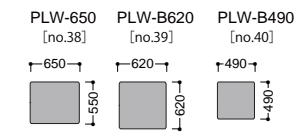

【クッション】

奥行 950 mm

ELMO95 pricelist

NO.	品番	body	cover	B		C		D		E		F		G		H		I		J		皮革 M25		皮革 M30		皮革 M35		
				税込み	本体価格	税込み	本体価格	税込み	本体価格	税込み	本体価格	税込み	本体価格	税込み	本体価格	税込み	本体価格	税込み	本体価格	税込み	本体価格	税込み	本体価格	税込み	本体価格	税込み	本体価格	税込み
1	片肘ソファ ELMO95 S-R/L 1950/1850	179,520	bodycover	56,760	51,600	59,400	54,000	66,000	60,000	75,240	68,400	84,480	76,800	93,720	85,200	101,640	92,400	110,880	100,800	120,120	109,200		-	-	-	-	-	-
		163,200	cushioncover	36,960	33,600	40,920	37,200	44,880	40,800	51,480	46,800	58,080	52,800	64,680	58,800	72,600	66,000	79,200	72,000	85,800	78,000		-	-	-	-	-	-
		上段・税込み	total	273,240	248,400	279,840	254,400	290,400	264,000	306,240	278,400	322,080	292,800	337,920	307,200	353,760	321,600	369,600	336,000	385,440	350,400	574,200	522,000	645,480	586,800	681,120	619,200	
2	片肘ソファ ELMO95 S-R/L 1750	149,600	bodycover	47,300	43,000	49,500	45,000	55,000	50,000	62,700	57,000	70,400	64,000	78,100	71,000	84,700	77,000	92,400	84,000	100,100	91,000		-	-	-	-	-	-
		136,000	cushioncover	30,800	28,000	34,100	31,000	37,400	34,000	42,900	39,000	48,400	44,000	53,900	49,000	60,500	55,000	66,000	60,000	71,500	65,000		-	-	-	-	-	-
		上段・税込み	total	227,700	207,000	233,200	212,000	242,000	220,000	255,200	232,000	268,400	244,000	281,600	256,000	294,800	268,000	308,000	280,000	321,200	292,000	478,500	435,000	537,900	489,000	567,600	516,000	
3	片肘ソファ ELMO95 S-R/L 1650	164,560	bodycover	52,030	47,300	54,450	49,500	60,500	55,000	68,970	62,700	77,440	70,400	85,910	78,100	93,170	84,700	101,640	92,400	110,110	100,100		-	-	-	-	-	-
		149,600	cushioncover	33,880	30,800	37,510	34,100	41,140	37,400	47,190	42,900	53,240	48,400	59,290	53,900	66,550	60,500	72,600	66,000	78,650	71,500		-	-	-	-	-	-
		上段・税込み	total	250,470	227,700	256,520	233,200	266,200	242,000	280,720	255,200	295,240	268,400	309,760	281,600	324,280	294,800	338,800	308,000	353,320	321,200	526,350	478,500	591,690	537,900	624,360	567,600	
4	片肘ソファ ELMO95 S-R/L 1550	136,400	bodycover	41,800	38,000	45,100	41,000	49,500	45,000	56,100	51,000	62,700	57,000	70,400	64,000	77,000	70,000	84,700	77,000	93,500	85,000		-	-	-	-	-	-
		124,000	cushioncover	29,700	27,000	30,800	28,000	34,100	31,000	39,600	36,000	45,100	41,000	49,500	45,000	55,000	50,000	60,500	55,000	64,900	59,000		-	-	-	-	-	-
		上段・税込み	total	207,900	189,000	212,300	193,000	220,000	200,000	232,100	211,000	244,200	222,000	256,300	233,000	268,400	244,000	281,600	256,000	294,800	268,000	433,400	394,000	462,000	420,000	512,600	466,000	
5	片肘ソファ ELMO95 S-R/L 1450	150,040	bodycover	45,980	41,800	49,610	45,100	54,450	49,500	61,710	56,100	68,970	62,700	77,440	70,400	84,700	77,000	93,170	84,700	102,850	93,500		-	-	-	-	-	-
		136,400	cushioncover	32,670	29,700	33,880	30,800	37,510	34,100	43,560	39,600	49,610	45,100	54,450	49,500	60,500	55,000	66,550	60,500	71,390	64,900		-	-	-	-	-	-
		上段・税込み	total	228,690	207,900	233,530	212,300	242,000	220,000	255,310	232,100	268,620	244,200	281,930	256,300	295,240	268,400	309,760	281,600	324,280	294,800	476,740	433,400	508,200	462,000	563,860	512,600	
6	片肘ソファ ELMO95 S-R/L 1350	122,100	bodycover	38,500	35,000	40,700	37,000	44,000	40,000	49,500	45,000	56,100	51,000	62,700	57,000	68,200	62,000	75,900	69,000	83,600	76,000		-	-	-	-	-	-
		111,000	cushioncover	25,300	23,000	27,500	25,000	30,800	28,000	35,200	32,000	39,600	36,000	44,000	40,000	49,500	45,000	53,900	49,000	58,300	53,000		-	-	-	-	-	-
		上段・税込み	total	185,900	169,000	190,300	173,000	196,900	179,000	206,800	188,000	217,800	198,000	228,800	208,000	239,800	218,000	251,900	229,000	264,000	240,000	391,600	356,000	442,200	402,000	465,300	423,000	
7	片肘ソファ ELMO95 S-R/L 1250/1150/1050	134,310	bodycover	42,350	38,500	44,770	40,700	48,400	44,000	54,450	49,500	61,710	56,100	68,970	62,700	75,020	68,200	83,490	75,900	91,960	83,600		-	-	-	-	-	-
		122,100	cushioncover	27,830	25,300	30,720	27,500	33,880	30,800	38,720	35,200	43,560	39,600	48,400	44,000	54,450	49,500	59,290	53,900	64,130	58,300		-	-	-	-	-	-
		上段・税込み	total	204,490	185,900	209,330	190,300	216,590	196,900	227,480	206,800	239,580	217,800	251,680	228,800	263,780	239,800	277,090	251,900	290,400	264,000	430,760	391,600	486,420	442,200	511,830	465,300	
8	カウチソファ ELMO95 CC-R/L 1800	174,900	bodycover	45,100	41,000	49,500	45,000	53,900	49,000	61,600	56,000	69,300	63,000	78,100	71,000	85,800	78,000	94,600	86,000	103,400	94,000		-	-	-	-	-	-
		159,000	cushioncover	34,100	31,000	35,200	32,000	38,500	35,000	44,000	40,000	49,500	45,000	55,000	50,000	61,600	56,000	67,100	61,000	72,600	66,000		-	-	-	-	-	-
		上段・税込み	total	254,100	231,000	259,600	236,000	267,300	243,000	280,500	255,000	293,700	267,000	308,000	280,000	322,300	293,000	336,600	306,000	350,900	319,000	509,300	463,000	568,700	517,000	598,400	544,000	
9	カウチソファ ELMO95 CC-R/L 1700/1600	192,390	bodycover	49,610	45,100	54,450	49,500	59,290	53,900	67,760	61,600	76,230	69,300	85,910	78,100	94,380	85,800	104,060	94,600	113,740	103,400		-	-	-	-	-	-
		174,900	cushioncover	37,510	34,100	38,720	35,200	42,350	38,500	48,400	44,000	54,450	49,500	60,500	55,000	67,760	61,600	73,810	67,100	79,860	72,600		-	-	-	-	-	-
		上段・税込み	total	279,510	254,100	285,560	259,600	294,030	267,300	308,550	280,500	323,070	293,700	338,800	308,000	354,530	322,300	370,260	336,600	385,990	350,900	560,230	509,300	625,570	568,700	658,240	598,400	
10	3人掛ソファ ELMO95 SA2200/2100	205,920	bodycover	72,600	66,000	76,560	69,600	83,160	75,600	93,720	85,200	105,600	96,000	117,480	106,800	128,040	116,400	139,920	127,200	151,800	138,000		-	-	-	-	-	-
		187,200	cushioncover	36,960	33,600	40,920	37,200	44,880	40,800	51,480	46,800	58,080	52,800	64,680	58,800	72,600	66,000	79,200	72,000	85,800	78,000		-	-	-	-	-	-
		上段・税込み	total	315,480	286,800	323,400	294,000	333,960	303,600	351,120	319,200	369,600	336,000	388,080	352,800	406,560	369,600	425,040	386,400	443,520	403,200	658,680	598,800	739,200	672,000	781,440	710,400	
11	3人掛ソファ ELMO95 SA2000	171,600	bodycover	60,500	55,000	63,800	58,000	69,300	63,000	78,100	71,000	88,000	80,000	97,900	89,000	106,700	97,000	116,600	106,000	126,500	115,000		-	-	-	-	-	-
		156,000	cushioncover	30,800	28,000	34,100	31,000	37,400	34,000	42,900	39,000	48,400	44,000	53,900	49,000	60,500	55,000	66,000	60,000	71,500	65,000		-	-	-	-	-	-
		上段・税込み	total	262,900	239,000	269,500	245,000	278,300	253,000	292,600	266,000	308,000	280,000	323,400	294,000	338,800	308,000	354,200	322,000	369,600	336,000	548,900	499,000	616,000	560,000	651,200	592,000	
12	3人掛ソファ ELMO95 SA1900	188,760	bodycover	66,550	60,500	70,180	63,800	76,230	69,300	85,910	78,100	96,800	88,000	107,690	97,900	117,370	106,700	128,260	116,600	139,150	126,500		-	-	-	-	-	-
		171,600	cushioncover	33,880	30,800	37,510	34,100	41,140	37,400	47,190	42,900	53,240	48,400	59,290	53,900	66,550	60,500	72,600	66,000	78,650	71,500		-	-	-	-	-	-
		上段・税込み	total	289,190	262,900	296,450	269,500	306,130	278,300	321,860	292,600	338,800	308,000	355,740	323,400	372,680	338,800	389,620	354,200	406,560	369,600	603,790	548,900	677,600	616,000	716,320	651,200	
13	2.5人掛ソファ ELMO95 SA1800	161,700	bodycover	53,900	49,000	58,300	53,000	62,700	57,000	72,600	66,000	81,400	74,000	90,200	82,000	99,000	90,000	108,900	99,000	117,700	107,000		-	-	-	-	-	-
		147,000	cushioncover	28,600	26,000	30,800	28,000	34,100	31,000	38,500	35,000	44,0																