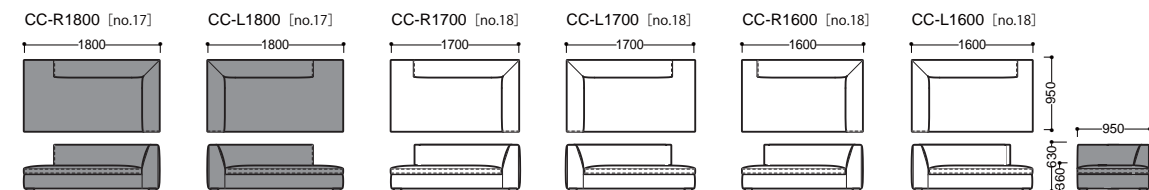

【カウチソファ】

【スツール】

【クッション】

奥行 950 mm