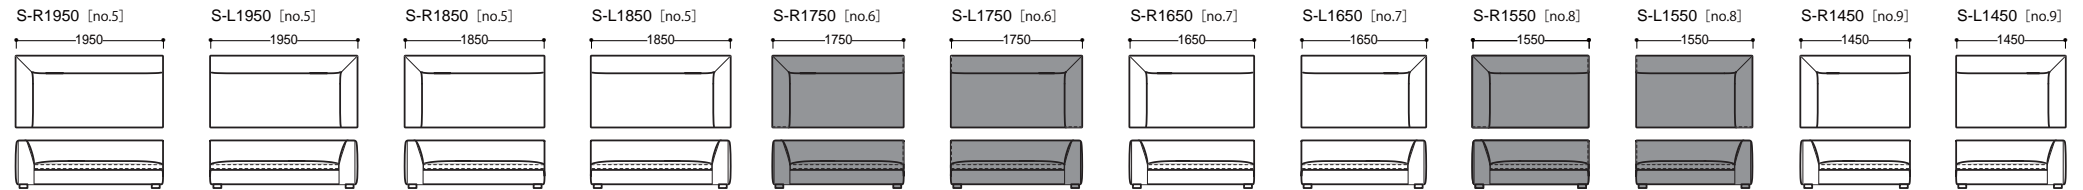

【ソファ】

ELMO95
< エルモ >

【片肘ソファ】

【アームレスソファ】

【カウチソファ】

【スツール】

【クッション】

奥行 950 mm