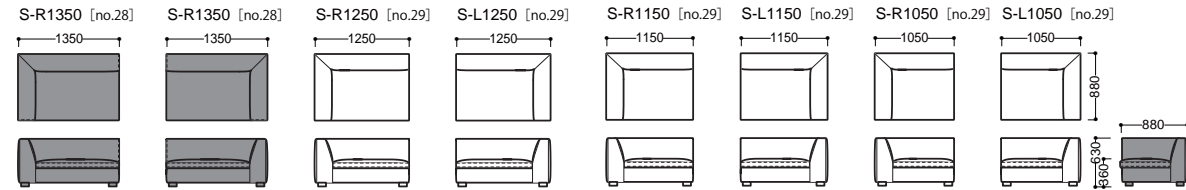

【ソファ】

ELMO88
< エルモ >

【片肘ソファ】

【アームレスソファ】

【カウチソファ】

【ツール】

【クッション】

奥行 880 mm